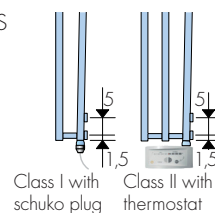

STANDARD PRODUCTION

White "sablé" SB9010 paintwork-white brackets
Tolerance $\pm$ 3 mm - Air vent $\varnothing$ 1/8"
MAXIMUM OPERATING PRESSURE 3 BARS

PRODUCTION ON REQUEST

Paint to Brem color list with brackets
same color as radiator +15/35%
Made-to-measure versions by estimate

STANDARD FITTING

EG $\varnothing$ 1/2"
Electric and mixed versions, p.224