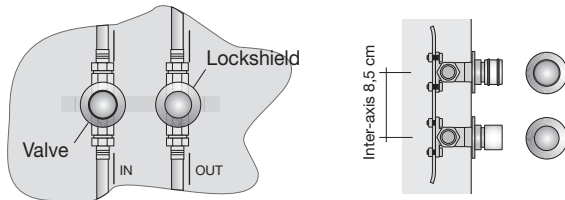

## ORDER EXAMPLE

To correctly order this model follow the example specified below:

**PRODUCT** **SHODF#180 005 9010 COP 9010**  
**SHODF#180 005** Article code composed of Model, Width (200) and Number of elements (005)  
**9010** Colour code to be checked in the Tubes Colour Chart  
**COP9010** Standard covering code and relative finish to be checked in the Tubes Colour Chart

## ACCESSORIES

**Cod. GVR** One way Remote Valve Assembly, CHROME finish  
**Cod. GVRC#\*** One way Remote Valve Assembly, COLOUR finish\*  
 \* Specify the color code, e.g.: 9010, after checking the Tubes Colour Chart

## Connection to radiator

Connection of Remote Valve Assembly (GVR) to water system

Width		100			140			160			180			200		
N° elements	Height (cm)	Watts ΔT 50°C	Watts ΔT 30°C	Price (€)	Watts ΔT 50°C	Watts ΔT 30°C	Price (€)	Watts ΔT 50°C	Watts ΔT 30°C	Price (€)	Watts ΔT 50°C	Watts ΔT 30°C	Price (€)	Watts ΔT 50°C	Watts ΔT 30°C	Price (€)
3	29,6	282	149		386	203		444	234		507	267		574	303	
4	36,4	376	199		515	271		592	312		676	356		766	404	
5	43,2	470	248		644	338		740	389		844	445		957	505	
6	50,0	564	298		773	406		888	467		1013	534		1148	606	
7	56,8	658	347		901	474		1037	546		1182	623		1340	707	

Width		220			240			280		
N° elements	Height (cm)	Watts ΔT 50°C	Watts ΔT 30°C	Price (€)	Watts ΔT 50°C	Watts ΔT 30°C	Price (€)	Watts ΔT 50°C	Watts ΔT 30°C	Price (€)
3	29,6	647	342		706	374		824	437	
4	36,4	863	456		941	498		1098	582	
5	43,2	1079	570		1177	623		1373	727	