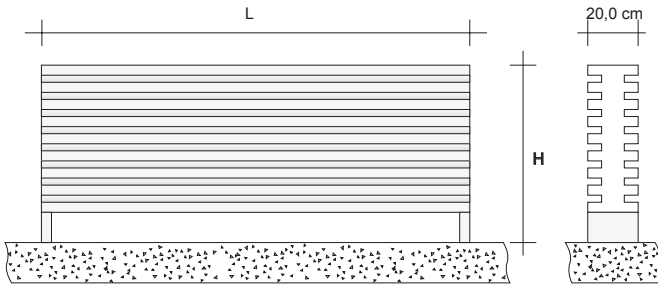

# SOHO FREE-STANDING HORIZONTAL DOUBLE

FREE-STANDING low water content radiator composed of double horizontal and vertical elements entirely made of aluminium

## ORDER EXAMPLE

To correctly order this model follow the example specified below:

**PRODUCT** **SHODF#180 005 9010 COP 9010**  
**SHODF#180 005** Article code composed of Model, Width (200) and Number of elements (005)  
**9010** Colour code to be checked in the Tubes Colour Chart  
**COP9010** Standard covering code and relative finish to be checked in the Tubes Colour Chart

## Connection to radiator

Connection of Remote Valve Assembly (GVR) to water system

Width		100			140			160			180			200		
N° elements	Height (cm)	Watts ΔT 50°C	Watts ΔT 30°C	Price (€)	Watts ΔT 50°C	Watts ΔT 30°C	Price (€)	Watts ΔT 50°C	Watts ΔT 30°C	Price (€)	Watts ΔT 50°C	Watts ΔT 30°C	Price (€)	Watts ΔT 50°C	Watts ΔT 30°C	Price (€)
3	29,6	282	149		386	203		444	234		507	267		574	303	
4	36,4	376	199		515	271		592	312		676	356		766	404	
5	43,2	470	248		644	338		740	389		844	445		957	505	
6	50,0	564	298		773	406		888	467		1013	534		1148	606	
7	56,8	658	347		901	474		1037	546		1182	623		1340	707	

Width		220			240			280		
N° elements	Height (cm)	Watts ΔT 50°C	Watts ΔT 30°C	Price (€)	Watts ΔT 50°C	Watts ΔT 30°C	Price (€)	Watts ΔT 50°C	Watts ΔT 30°C	Price (€)
3	29,6	647	342		706	374		824	437	
4	36,4	863	456		941	498		1098	582	
5	43,2	1079	570		1177	623		1373	727	