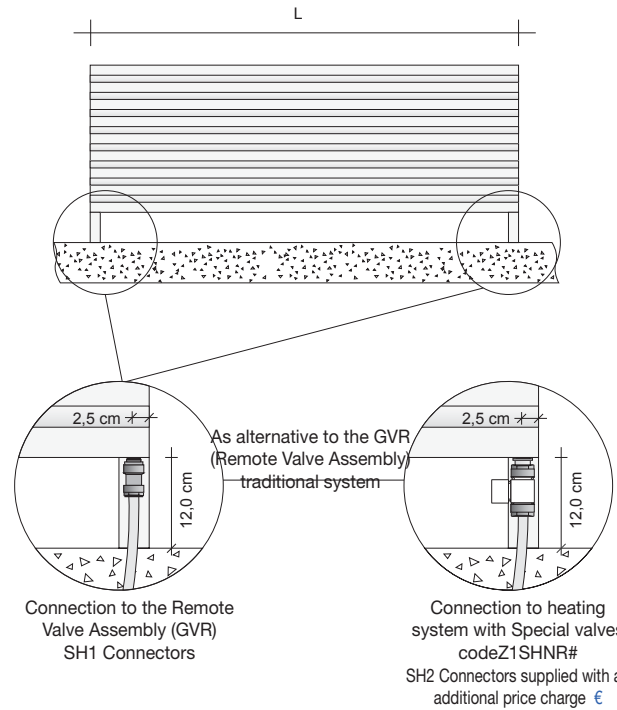

# SOHO FREE-STANDING HORIZONTAL DOUBLE

FREE-STANDING low water content radiator composed of double horizontal and vertical elements entirely made of aluminium

## ORDER EXAMPLE

To correctly order this model follow the example specified below:

**PRODUCT** **SHODF#180 005 9010 COP 9010**  
**SHODF#180 005** Article code composed of Model, Width (200) and Number of elements (005)  
**9010** Colour code to be checked in the Tubes Colour Chart  
**COP9010** Standard covering code and relative finish to be checked in the Tubes Colour Chart

## Connection to radiator

Connection of Remote Valve Assembly (GVR) to water system

Width		100			140			160			180			200		
N° elements	Height (cm)	Watts ΔT 50°C	Watts ΔT 30°C	Price (€)	Watts ΔT 50°C	Watts ΔT 30°C	Price (€)	Watts ΔT 50°C	Watts ΔT 30°C	Price (€)	Watts ΔT 50°C	Watts ΔT 30°C	Price (€)	Watts ΔT 50°C	Watts ΔT 30°C	Price (€)
3	29,6	282	149		386	203		444	234		507	267		574	303	
4	36,4	376	199		515	271		592	312		676	356		766	404	
5	43,2	470	248		644	338		740	389		844	445		957	505	
6	50,0	564	298		773	406		888	467		1013	534		1148	606	
7	56,8	658	347		901	474		1037	546		1182	623		1340	707	

## REMOTE VALVE ASSEMBLY

Valve and Lockshield assembly for remote connection (GVR), can be installed up to a maximum distance of 6 metres from the radiator.

Code	Description	Price (€)
GVR#	RECESSED valve and lockshield assembly for remote connection	
GVRC#	Valve and Lockshield assembly for recessed remote connection, COLOUR finish	