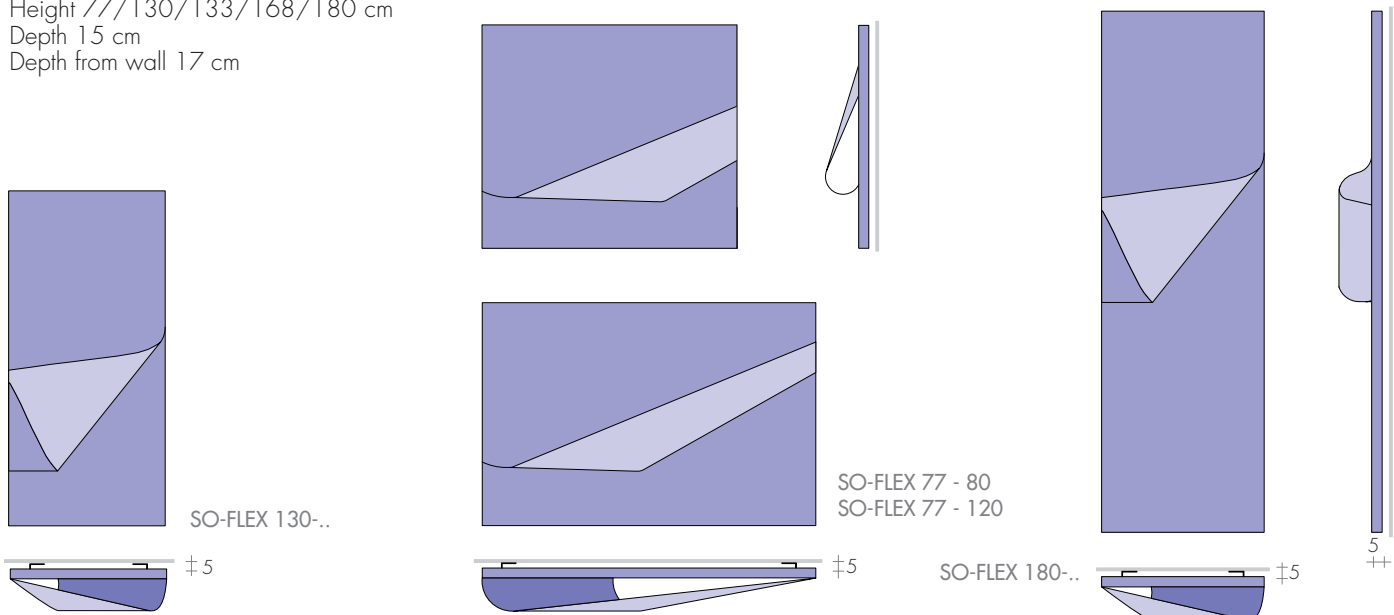

design Gabriella Almagioni
SO-FLEX: a useful rectangle with an active additional upturned edge.
Only from Brem.

DIMENSIONS

Widths and heights in the table
Depth 15 cm
Depth from wall 16 cm

SO-FLEX-FX.. 77 - 80/120

PRODUCTION ON REQUEST

Paintwork to Brem color list
(sablé colors are recommended) +15/35%

STANDARD FITTING

EG Ø 1/2"
Side fittings Art. AS 67,10€

SO-FLEX HEATED TOWEL RAILS

SO-FLEX goes beyond the basic idea of a towel heater (order and folding) and introduces a new concept: practical disorder,

DIMENSIONS

Width 49/50/60/63/80/120 cm
Height 77/130/133/168/180 cm
Depth 15 cm
Depth from wall 17 cm

MODEL	€	Watt Δt 50 K	$\blacktriangle \nabla$ t.c. cm	Height cm	Width cm	Weight M Kg	Volume V dm ³	EN 442 Watt Δt 50 K		
								Electric versions extra €	Electrical immersion heater cl. I W	Mixed versions TR extra €
SO-FLEX 77-80	1182,60	583	76,8	77	80	18,4	5,4	175,40	650	102,20
SO-FLEX 77-120	1337,60	875	116,8	77	120	27,6	8,2	207,20	900	108,90
SO-FLEX 130-49	1041,40	610	45	130	49	18,6	5,2	-	-	-
SO-FLEX 130-63	1185,60	784	59	130	63	23,9	6,7	-	-	-
SO-FLEX 180-49	1111,00	817	45	180	49	25,4	7,0	-	-	-
SO-FLEX 180-63	1327,20	1051	59	180	63	32,7	9,0	-	-	-
SO-FLEX 133-50	1225,70	606	46,8	133	50	19,9	5,9	175,40	650	102,20
SO-FLEX 168-60	1335,80	917	56,8	168	60	30,2	8,9	207,20	900	108,90