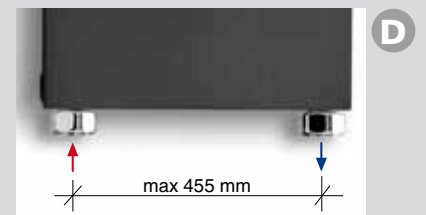

Allacciamenti possibili.
Possible connections.
Branchements possibles.
Mögliche Anschlüsse.
Empalmes standard.