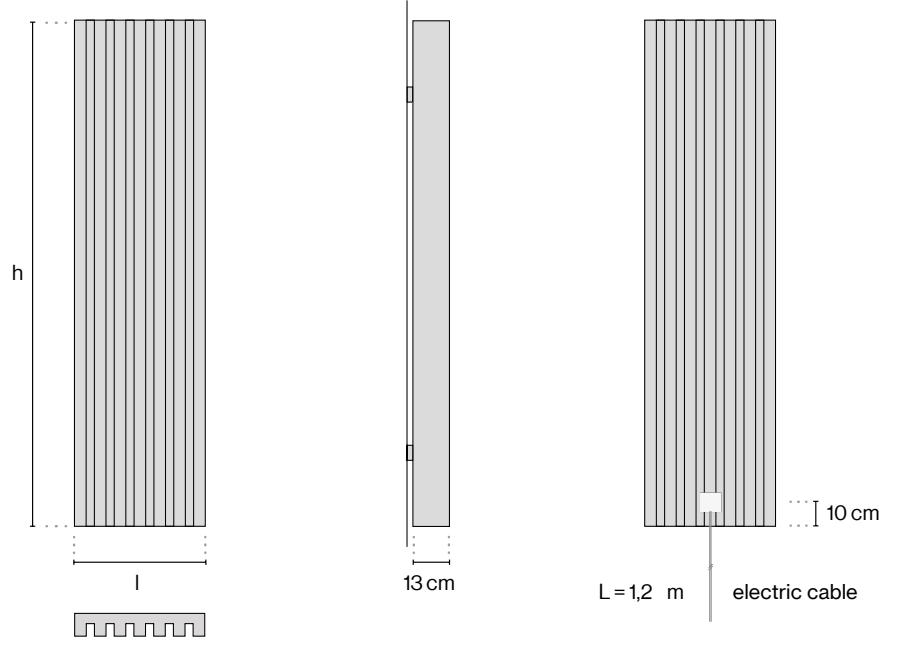

SOHO/ electrical

Design: LUDOVICA+ROBERTO PALOMBA

TECHNICAL CATALOGUE

TUBES

SOHO/electrical

SOHO BATHROOM/electrical

SOHO/electrical

TECHNICAL FEATURES			WITH TOUCH SWITCH	WITH WIRELESS DIGITAL THERMOSTAT	VIA SMARTPHONE
Height (cm)	Length (cm)	Thermal power (Watt)	Code	Code	Code
140,0	17,6	500	SHVEL#140003	SHVEW#140003	SHVEB#140003
140,0	31,2	800	SHVEL#140005	SHVEW#140005	SHVEB#140005
140,0	44,8	1100	SHVEL#140007	SHVEW#140007	SHVEB#140007
180,0	17,6	650	SHVEL#180003	SHVEW#180003	SHVEB#180003
180,0	31,2	1000	SHVEL#180005	SHVEW#180005	SHVEB#180005
180,0	44,8	1350	SHVEL#180007	SHVEW#180007	SHVEB#180007

SOHO BATHROOM/electrical

TECHNICAL FEATURES			WITH TOUCH SWITCH	WITH WIRELESS DIGITAL THERMOSTAT	VIA SMARTPHONE
Height (cm)	Length (cm)	Thermal power (Watt)	Code	Code	Code
140,0	31,2	800	SHVBEL#140005	SHVBEW#140005	SHVBEB#140005
140,0	44,8	1100	SHVBEL#140007	SHVBEW#140007	SHVBEB#140007
180,0	31,2	1000	SHVBEL#180005	SHVBEW#180005	SHVBEB#180005
180,0	44,8	1350	SHVBEL#180007	SHVBEW#180007	SHVBEB#180007

	Towel rail L 32 cm for Soho Vertical Single with 5 elements	Towel rail L 46 cm for Soho Vertical Single with 7 elements
Dimensions	L 32,5 cm	L 46 cm
Code	ZASHG#PS005CRO	ZASHG#PS007CRO
Finish	Coloured, Chrome, Gold, Polished Tin, Black Nickel	