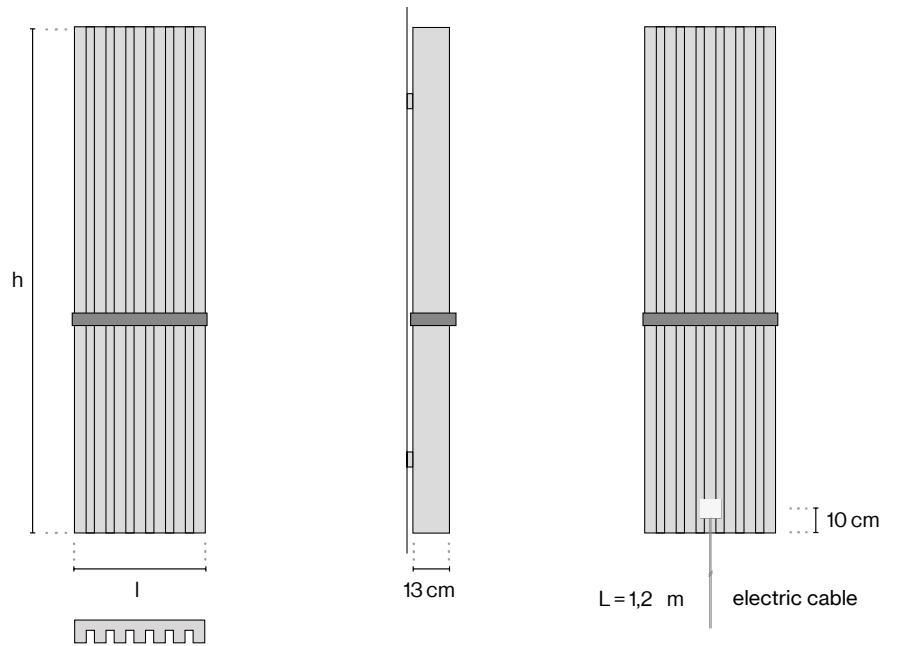

SOHO/ electrical

Design: LUDOVICA+ROBERTO PALOMBA

TECHNICAL CATALOGUE

TUBES

SOHO/electrical

SOHO BATHROOM/electrical

SOHO/electrical

TECHNICAL FEATURES			WITH TOUCH SWITCH	WITH WIRELESS DIGITAL THERMOSTAT	VIA SMARTPHONE
Height (cm)	Length (cm)	Thermal power (Watt)	Code	Code	Code
140,0	17,6	500	SHVEL#140003	SHVEW#140003	SHVEB#140003
140,0	31,2	800	SHVEL#140005	SHVEW#140005	SHVEB#140005
140,0	44,8	1100	SHVEL#140007	SHVEW#140007	SHVEB#140007
180,0	17,6	650	SHVEL#180003	SHVEW#180003	SHVEB#180003
180,0	31,2	1000	SHVEL#180005	SHVEW#180005	SHVEB#180005
180,0	44,8	1350	SHVEL#180007	SHVEW#180007	SHVEB#180007

SOHO BATHROOM/electrical

TECHNICAL FEATURES			WITH TOUCH SWITCH	WITH WIRELESS DIGITAL THERMOSTAT	VIA SMARTPHONE
Height (cm)	Length (cm)	Thermal power (Watt)	Code	Code	Code
140,0	31,2	800	SHVBEL#140005	SHVBEW#140005	SHVBEB#140005
140,0	44,8	1100	SHVBEL#140007	SHVBEW#140007	SHVBEB#140007
180,0	31,2	1000	SHVBEL#180005	SHVBEW#180005	SHVBEB#180005
180,0	44,8	1350	SHVBEL#180007	SHVBEW#180007	SHVBEB#180007

	Towel rail L 32 cm for Soho Vertical Single with 5 elements	Towel rail L 46 cm for Soho Vertical Single with 7 elements
Dimensions	L 32,5 cm	L 46 cm
Code	ZASHG#PS005CRO	ZASHG#PS007CRO
Finish	Coloured, Chrome, Gold, Polished Tin, Black Nickel	