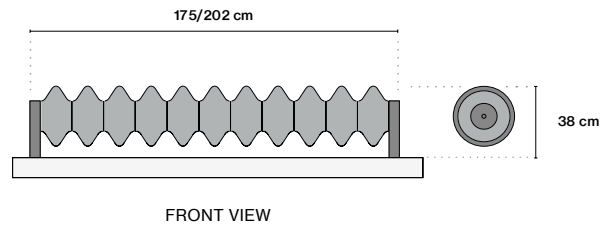

# MILANO/ horizontal

Design: ANTONIA ASTORI and NICOLA DE PONTI

TECHNICAL CATALOGUE

TUBES

FLOOR-STANDING INSTALLATION

WALL-MOUNTED INSTALLATION

MILANO/horizontal Floor-Standing installation

| TECHNICAL FEATURES |             |                      | WITH TOUCH SWITCH | WITH WIRELESS DIGITAL THERMOSTAT |
|--------------------|-------------|----------------------|-------------------|----------------------------------|
| Height (cm)        | Length (cm) | Thermal power (Watt) | Code              | Code                             |
| 38,0               | 175,0       | 550                  | MLNOEL#170PV      | MLNOEW#170PV                     |
| 38,0               | 202,0       | 650                  | MLNOEL#200PV      | MLNOEW#200PV                     |

MILANO/horizontal Wall-Mounted installation

| TECHNICAL FEATURES |             |                      | WITH TOUCH SWITCH | WITH WIRELESS DIGITAL THERMOSTAT |
|--------------------|-------------|----------------------|-------------------|----------------------------------|
| Depth (cm)         | Length (cm) | Thermal power (Watt) | Code              | Code                             |
| 33,0               | 175,0       | 550                  | MLNOEL#170PA      | MLNOEW#170PA                     |
| 33,0               | 202,0       | 650                  | MLNOEL#200PA      | MLNOEW#200PA                     |