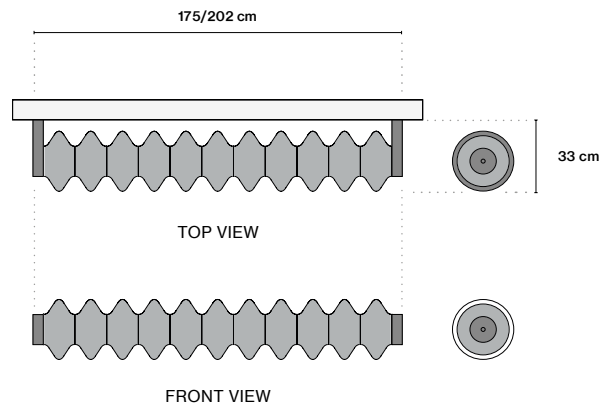

# MILANO/ horizontal

Design: ANTONIA ASTORI and NICOLA DE PONTI

TECHNICAL CATALOGUE

TUBES

FLOOR-STANDING INSTALLATION

WALL-MOUNTED INSTALLATION

MILANO/horizontal Floor-Standing installation

| TECHNICAL FEATURES |             |                      | WITH TOUCH SWITCH | WITH WIRELESS DIGITAL THERMOSTAT |
|--------------------|-------------|----------------------|-------------------|----------------------------------|
| Height (cm)        | Length (cm) | Thermal power (Watt) | Code              | Code                             |
| 38,0               | 175,0       | 550                  | MLNOEL#170PV      | MLNOEW#170PV                     |
| 38,0               | 202,0       | 650                  | MLNOEL#200PV      | MLNOEW#200PV                     |

MILANO/horizontal Wall-Mounted installation

| TECHNICAL FEATURES |             |                      | WITH TOUCH SWITCH | WITH WIRELESS DIGITAL THERMOSTAT |
|--------------------|-------------|----------------------|-------------------|----------------------------------|
| Depth (cm)         | Length (cm) | Thermal power (Watt) | Code              | Code                             |
| 33,0               | 175,0       | 550                  | MLNOEL#170PA      | MLNOEW#170PA                     |
| 33,0               | 202,0       | 650                  | MLNOEL#200PA      | MLNOEW#200PA                     |

COLOURS AVAILABLE

MILANO/horizontal is available in all the colours of the TUBES chart, more than 260 RAL colours, except for Chrome Grey GRCR

CONNECTION METHODS

Control and adjustment with Touch Switch

Control with Touch switch, adjustment and programming with wireless digital thermostat