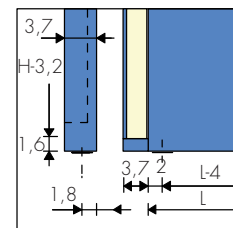

MAH MODEL
vertical plate

MALH MODEL
vertical plate with radiating fins at the rear

H = from 180 to 200 cm

L = from 28 to 77 cm (every 7 cm)

TAPPING CENTRES

Vertical fittings

▲ ▽ t. c. = L-4 cm

Side fittings only on the right

▲ ▽ t. c. = H-3,2 cm

Art. AS 67,10€

MOD.	H cm	L cm (nominale)	28	35	42	49	56	63	70	77	EN 442 Watt Δt 50 K
MAH 180	€		1322,20 467w	1383,80 584w	1444,80 701w	1508,50 817w	1571,40 934w	1632,30 1051w	1696,00 1168w	1757,80 1284w	
MALH 180	€		1494,30 689w	1572,50 861w	1643,40 1033w	1730,20 1205w	1808,90 1377w	1887,10 1549w	1966,00 1721w	2045,00 1893w	
MAH 200	€		1354,20 513w	1419,20 642w	1485,10 770w	1547,20 898w	1612,70 1026w	1677,20 1155w	1741,70 1283w	1808,00 1411w	
MALH 200	€		1550,20 742w	1635,80 928w	1720,10 1113w	1811,50 1299w	1890,10 1484w	1974,40 1670w	2059,10 1855w	2142,40 2041w	

TOTAL L = nominal L + 4 cm
3,7 cm on the left side (for LED) + 0,3 cm on the right side

LED COLORS as you like: WHITE - RED/ORANGE - BLUE
State in your order max. 2 colors and their position (up and down)