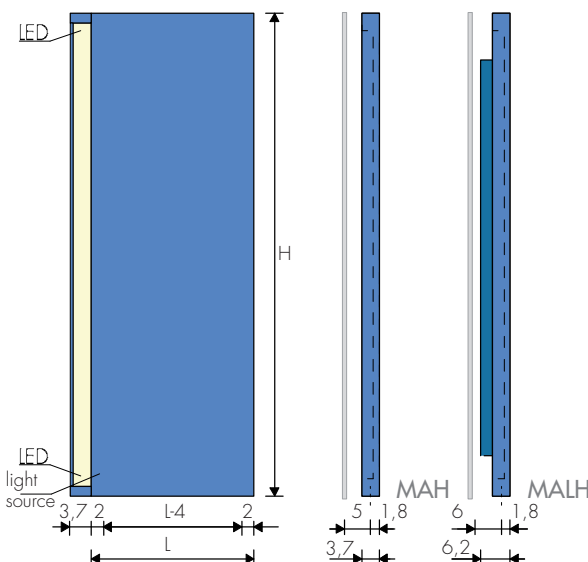

MAGIC-LUX

The base is a heating element, bright and decorative, a feature in its own right: plus

there's the light! A series of LEDs along the side creates a bright strip, the colours

design Luciano Maciotta ranging from white to red to blue. For a magical atmosphere.

MAH MODEL
vertical plate

MALH MODEL
vertical plate with radiating fins at the rear

H = from 180 to 200 cm

L = from 28 to 77 cm (every 7 cm)

TAPPING CENTRES

Vertical fittings

▲ ▽ t. c. = L-4 cm

Side fittings only on the right

▲ ▽ t. c. = H-3,2 cm

Art. AS 67,10€

MOD.	H cm	L cm (nominale)	28	35	42	49	56	63	70	77	EN 442 Watt Δt 50 K
MAH 180	€		1322,20 467w	1383,80 584w	1444,80 701w	1508,50 817w	1571,40 934w	1632,30 1051w	1696,00 1168w	1757,80 1284w	
MALH 180	€		1494,30 689w	1572,50 861w	1643,40 1033w	1730,20 1205w	1808,90 1377w	1887,10 1549w	1966,00 1721w	2045,00 1893w	
MAH 200	€		1354,20 513w	1419,20 642w	1485,10 770w	1547,20 898w	1612,70 1026w	1677,20 1155w	1741,70 1283w	1808,00 1411w	
MALH 200	€		1550,20 742w	1635,80 928w	1720,10 1113w	1811,50 1299w	1890,10 1484w	1974,40 1670w	2059,10 1855w	2142,40 2041w	

TOTAL L = nominal L + 4 cm
3,7 cm on the left side (for LED) + 0,3 cm on the right side

LED COLORS as you like: WHITE - RED/ORANGE - BLUE
State in your order max. 2 colors and their position (up and down)