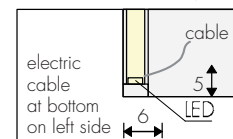

MOD.	H cm	L cm (nominale)	28	35	42	49	56	63	70	77	EN 442 Watt Δt 50 K
MAH 180	€		1322,20 467w	1383,80 584w	1444,80 701w	1508,50 817w	1571,40 934w	1632,30 1051w	1696,00 1168w	1757,80 1284w	
MALH 180	€		1494,30 689w	1572,50 861w	1643,40 1033w	1730,20 1205w	1808,90 1377w	1887,10 1549w	1966,00 1721w	2045,00 1893w	
MAH 200	€		1354,20 513w	1419,20 642w	1485,10 770w	1547,20 898w	1612,70 1026w	1677,20 1155w	1741,70 1283w	1808,00 1411w	
MALH 200	€		1550,20 742w	1635,80 928w	1720,10 1113w	1811,50 1299w	1890,10 1484w	1974,40 1670w	2059,10 1855w	2142,40 2041w	

TOTAL L = nominal L + 4 cm
3,7 cm on the left side (for LED) + 0,3 cm on the right side

LED COLORS as you like: WHITE - RED/ORANGE - BLUE
State in your order max. 2 colors and their position (up and down)

FITTINGS with REMOTE VALVES (page 232)

STANDARD PRODUCTION
White "sablé" SB9010 paintwork-galv. brackets
Air valve ø 1/8" - Tolerance ± 3mm

PRODUCTION ON REQUEST
Paintwork to Brem color list +15/35%

STANDARD FITTINGS
EG Ø 1/2"
Maximum operating pressure 6 bar