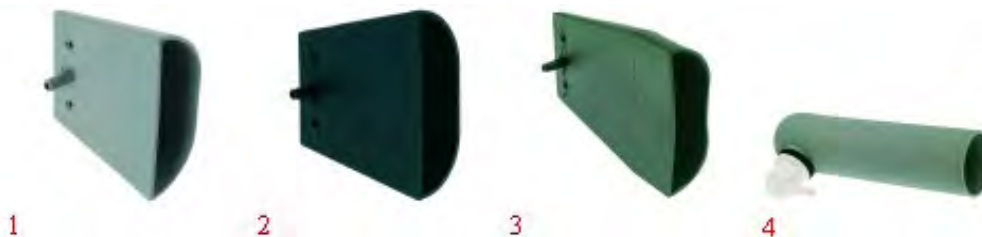

LUFTFALLEN ATA

Foto	LF Art.Nr	Grösse (mm)	Anmerkungen	Passend für
1	3060130	80 x 25 x 65	---	8451
2	3060029	84 x 28 x 80	with silicone and two nylon seals	6805+4692+ 51054
3	3060021	85 x 28 x 110	with silicone and two nylon seals	9698+4692+51054
4	3060606	ø 33 x 125	with fitting and o-ring	7140