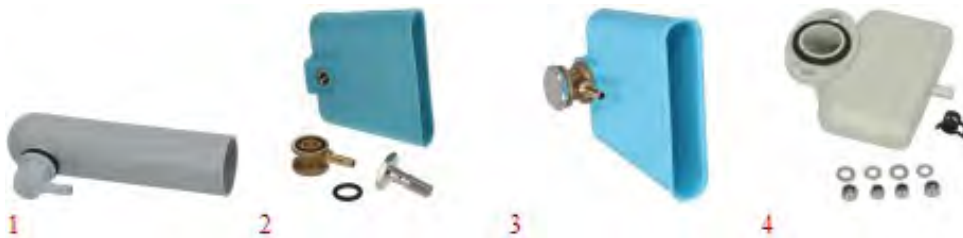

Foto	LF Art.Nr	Grösse (mm)	Anmerkungen	Passend für
1	3060041	46 x 130	---	SD907254
2	3060601	85 x 20 x 80	with two o-rings,screw and fitting	D984001

LUFTFALLEN HOBART

Foto	LF Art.Nr	Grösse (mm)	Anmerkungen	Passend für
1	3060606	ø 33 x 125	with o-ring,gasket and fitting	139321-550
2	3060125	80 x 17 x 65	with two o-rings,screw and fitting	324858
3	3060601	85 x 20 x 80	with two o-rings,screw and fitting	139321-47
4	5067986	85 x 22 x 77	with mounting kit	01-240372-1