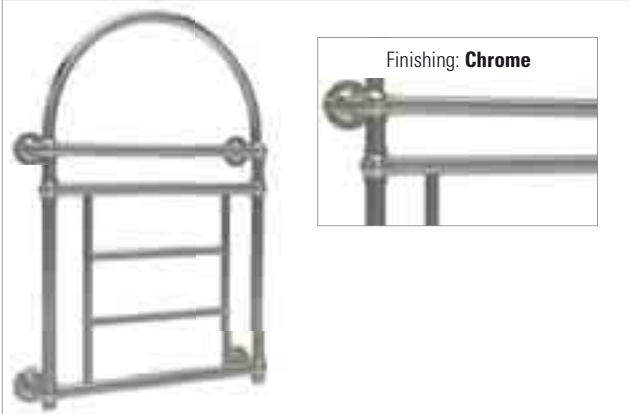

CLASSIC LINE RETRÒ

Retrò III

Code Nr.	Height	Width	Pipe Centres	FINISHING
	[mm]	L [mm]	I [mm]	
3551330150022	970	675	600	CHROME
3551330150021				ANTIQUE GOLD
3551330150023				ANTIQUE BRONZE
3551330150024				DARK GOLD