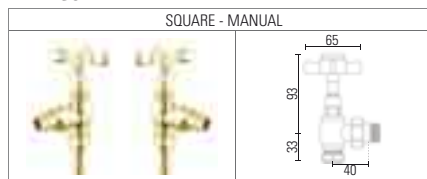

DARK GOLD

C	Code Nr.	M	Code Nr.
Ø 10/12/14/15/16	5991990311128	Ø 14/16/18	5991990311129

C = Copper connection • M = Multilayer connection

CLASSIC LINE