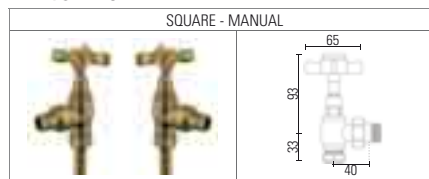

ANTIQUE BRONZE

C	Code Nr.	M	Code Nr.
Ø 10/12/14/15/16	5991990311130	Ø 14/16/18	5991990311131

C = Copper connection • M = Multilayer connection