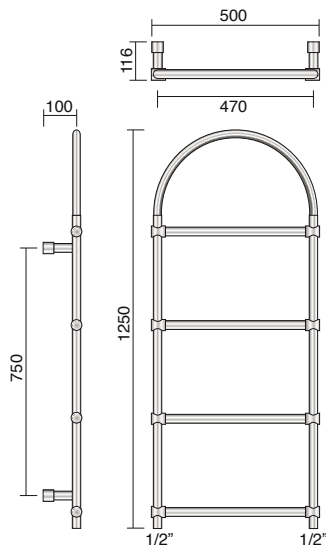

Code Nr.	Height	Width	Pipe Centres	FINISHING
	[mm]	L [mm]	I [mm]	
3551330150032	525	500	470	CHROME
3551330150033				ANTIQUE BRONZE
3551330150031				ANTIQUE GOLD
3551330150034				DARK GOLD

CHROME

C	Code Nr.	M	Code Nr.
Ø 10/12/14/15/16	5991990311134	Ø 14/16/18	5991990311135

C = Copper connection • M = Multilayer connection

ANTIQUE GOLD

C	Code Nr.	M	Code Nr.
Ø 10/12/14/15/16	5991990311132	Ø 14/16/18	5991990311133

C = Copper connection • M = Multilayer connection

CLASSIC LINE RETRÒ

Retrò V

Code Nr.	Height	Width	Pipe Centres	FINISHING
	[mm]	L [mm]	I [mm]	
3551330150042	1200	500	470	CHROME
3551330150043				ANTIQUE BRONZE
3551330150041				ANTIQUE GOLD
3551330150044				DARK GOLD

Retrò VI

Code Nr.	Height	Width	Pipe Centres	FINISHING
	[mm]	L [mm]	I [mm]	
3551330150052	950	500	470	CHROME
3551330150053				ANTIQUE BRONZE
3551330150051				ANTIQUE GOLD
3551330150054				DARK GOLD

ANTIQUE BRONZE