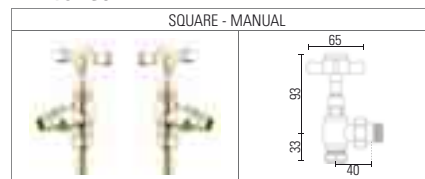

Code Nr.	Height	Width	Pipe Centres	FINISHING
	[mm]	L [mm]	I [mm]	
3551330150032	525	500	470	CHROME
3551330150033				ANTIQUE BRONZE
3551330150031				ANTIQUE GOLD
3551330150034				DARK GOLD

CHROME

C	Code Nr.	M	Code Nr.
Ø 10/12/14/15/16	5991990311134	Ø 14/16/18	5991990311135

C = Copper connection • M = Multilayer connection

ANTIQUE GOLD

C	Code Nr.	M	Code Nr.
Ø 10/12/14/15/16	5991990311132	Ø 14/16/18	5991990311133

C = Copper connection • M = Multilayer connection

CLASSIC LINE RETRÒ