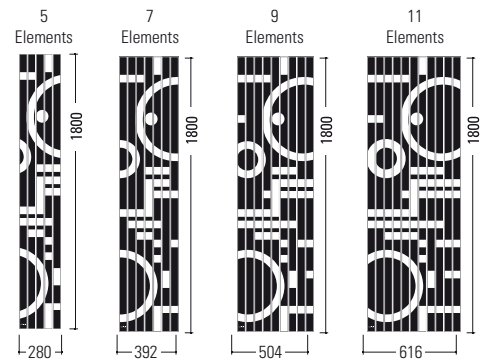

HORIZONTAL VERSION

(G01)

(G02)

(G04)

Ring, Totem Black e Totem White are available in horizontal and vertical version.

Vertical and horizontal dimensions and graphic have been chosen with care to offer an exclusive design radiators collection easy to place in every contemporaneous living space.

We always suggest to indicate the connections when you order.

STANDARD CONNECTIONS

Always specify the kind of connection needed when ordering. Bidirectional connection not possible.

SPECIAL CONNECTIONS

LEGEND	
	In
	Out
	Airvent
	H Height
	Connection
	Width=20 - Height=15
	Blind Plug
	Pipe Centres
	L Width

STANDARD CONNECTIONS

Always specify the kind of connection needed when ordering. Bidirectional connection not possible.

SPECIAL CONNECTIONS

VERTICAL VERSION

G01 - Totem White

Available measures

G02 - Totem Black

Available measures

G04 - Ring

Available measures