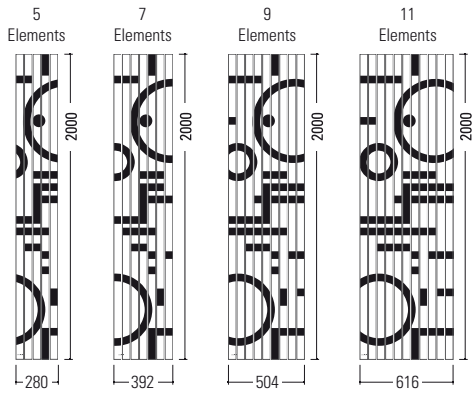

We always suggest to indicate the connections when you order.

STANDARD CONNECTIONS

Always specify the kind of connection needed when ordering. Bidirectional connection not possible.

SPECIAL CONNECTIONS

LEGEND	
	In
	Out
	Airvent
	H Height
	Connection
	Width=20 - Height=15
	Blind Plug
	Pipe Centres
	L Width

STANDARD CONNECTIONS

Always specify the kind of connection needed when ordering. Bidirectional connection not possible.

SPECIAL CONNECTIONS

VERTICAL VERSION

G01 - Totem White

Available measures

G02 - Totem Black

Available measures

G04 - Ring

Available measures