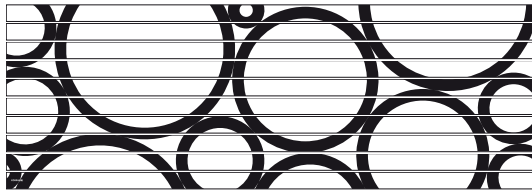

See page 157.

P. max: 5 bar	Available for central heating systems
T. max: 95° C	- Connections (VERTICAL version): n° 2 x 1/2" gas - n° 1 x 1/8" gas for Airvent - Connections (HORIZONTAL version): n° 2 x 1/2" gas - n° 1 x 1/2" gas for Airvent

HORIZONTAL VERSION

(G01)

(G02)

(G04)

Ring, Totem Black e Totem White are available in horizontal and vertical version.

Vertical and horizontal dimensions and graphic have been chosen with care to offer an exclusive design radiators collection easy to place in every contemporaneous living space.