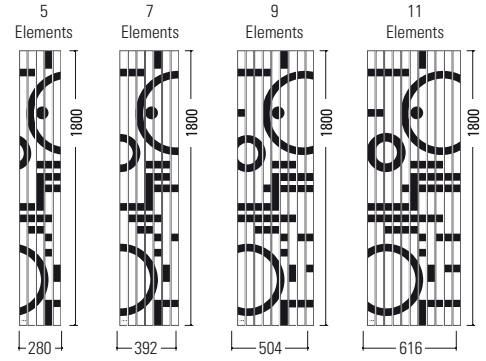

We always suggest to indicate the connections when you order.

STANDARD CONNECTIONS

Always specify the kind of connection needed when ordering. Bidirectional connection not possible.

SPECIAL CONNECTIONS

LEGEND	
	In
	Out
	Airvent
	H Height
	Connection
	Width=20 - Height=15
	Blind Plug
	Pipe Centres
	L Width

STANDARD CONNECTIONS

Always specify the kind of connection needed when ordering. Bidirectional connection not possible.

SPECIAL CONNECTIONS

VERTICAL VERSION

G01 - Totem White

Available measures

G02 - Totem Black

Available measures

G04 - Ring

Available measures