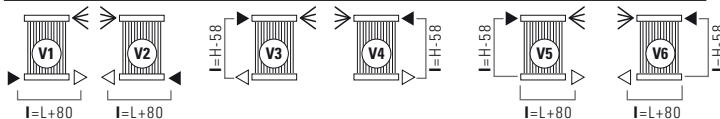

See page 157.

P. max: 5 bar	Available for central heating systems
T. max: 95° C	- Connections (VERTICAL version): n° 2 x 1/2" gas - n° 1 x 1/8" gas for Airvent - Connections (HORIZONTAL version): n° 2 x 1/2" gas - n° 1 x 1/2" gas for Airvent

HORIZONTAL VERSION

(G01)

(G02)

(G04)

Ring, Totem Black e Totem White are available in horizontal and vertical version.

Vertical and horizontal dimensions and graphic have been chosen with care to offer an exclusive design radiators collection easy to place in every contemporaneous living space.

We always suggest to indicate the connections when you order.

STANDARD CONNECTIONS

Always specify the kind of connection needed when ordering. Bidirectional connection not possible.

SPECIAL CONNECTIONS

LEGEND	
	In
	Out
	Airvent
	H Height
	Connection
	Width=20 - Height=15
	Blind Plug
	Pipe Centres
	L Width

STANDARD CONNECTIONS

Always specify the kind of connection needed when ordering. Bidirectional connection not possible.

SPECIAL CONNECTIONS

VERTICAL VERSION

G01 - Totem White

Available measures

G02 - Totem Black