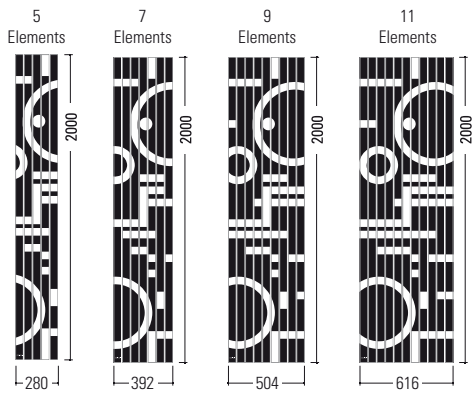

We always suggest to indicate the connections when you order.

STANDARD CONNECTIONS

Always specify the kind of connection needed when ordering. Bidirectional connection not possible.

SPECIAL CONNECTIONS

LEGEND	
	In
	Out
	Airvent
	H Height
	Connection
	Width=20 - Height=15
	Blind Plug
	Pipe Centres
	L Width

STANDARD CONNECTIONS

Always specify the kind of connection needed when ordering. Bidirectional connection not possible.

SPECIAL CONNECTIONS

VERTICAL VERSION

G01 - Totem White

Available measures

G02 - Totem Black

Available measures

G04 - Ring

Available measures