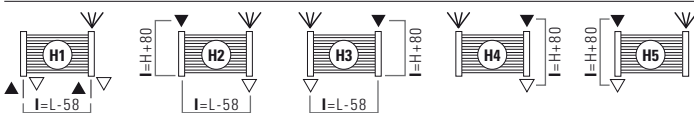

We always suggest to indicate the connections when you order.

STANDARD CONNECTIONS

Always specify the kind of connection needed when ordering. Bidirectional connection not possible.

SPECIAL CONNECTIONS

LEGEND	
	In
	Out
	Airvent
	H Height
	Connection
	Width=20 - Height=15
	Blind Plug
	Pipe Centres
	L Width

STANDARD CONNECTIONS

Always specify the kind of connection needed when ordering. Bidirectional connection not possible.

SPECIAL CONNECTIONS

VERTICAL VERSION

G01 - Totem White

Available measures

G02 - Totem Black