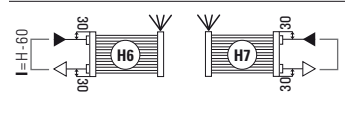

We always suggest to indicate the connections when you order.

STANDARD CONNECTIONS

Always specify the kind of connection needed when ordering. Bidirectional connection not possible.

SPECIAL CONNECTIONS

LEGEND	
	In
	Out
	Airvent
	H Height
	Connection
	Width=20 - Height=15
	Blind Plug
	Pipe Centres
	L Width

STANDARD CONNECTIONS

Always specify the kind of connection needed when ordering. Bidirectional connection not possible.

SPECIAL CONNECTIONS

VERTICAL VERSION

G01 - Totem White

Available measures

G02 - Totem Black

Available measures

G04 - Ring

Available measures