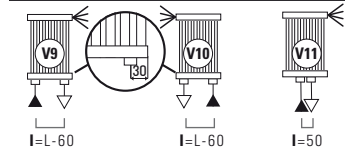

See page 157.

P. max: 5 bar	Available for central heating systems
T. max: 95° C	- Connections (VERTICAL version): n° 2 x 1/2" gas - n° 1 x 1/8" gas for Airvent - Connections (HORIZONTAL version): n° 2 x 1/2" gas - n° 1 x 1/2" gas for Airvent

HORIZONTAL VERSION

(G01)

(G02)

(G04)

Ring, Totem Black e Totem White are available in horizontal and vertical version.

Vertical and horizontal dimensions and graphic have been chosen with care to offer an exclusive design radiators collection easy to place in every contemporaneous living space.

We always suggest to indicate the connections when you order.

STANDARD CONNECTIONS

Always specify the kind of connection needed when ordering. Bidirectional connection not possible.

SPECIAL CONNECTIONS

LEGEND	
	In
	Out
	Airvent
	H Height
	Connection
	Width=20 - Height=15
	Blind Plug
	Pipe Centres
	L Width

STANDARD CONNECTIONS

Always specify the kind of connection needed when ordering. Bidirectional connection not possible.

SPECIAL CONNECTIONS

VERTICAL VERSION

G01 - Totem White

Available measures

G02 - Totem Black